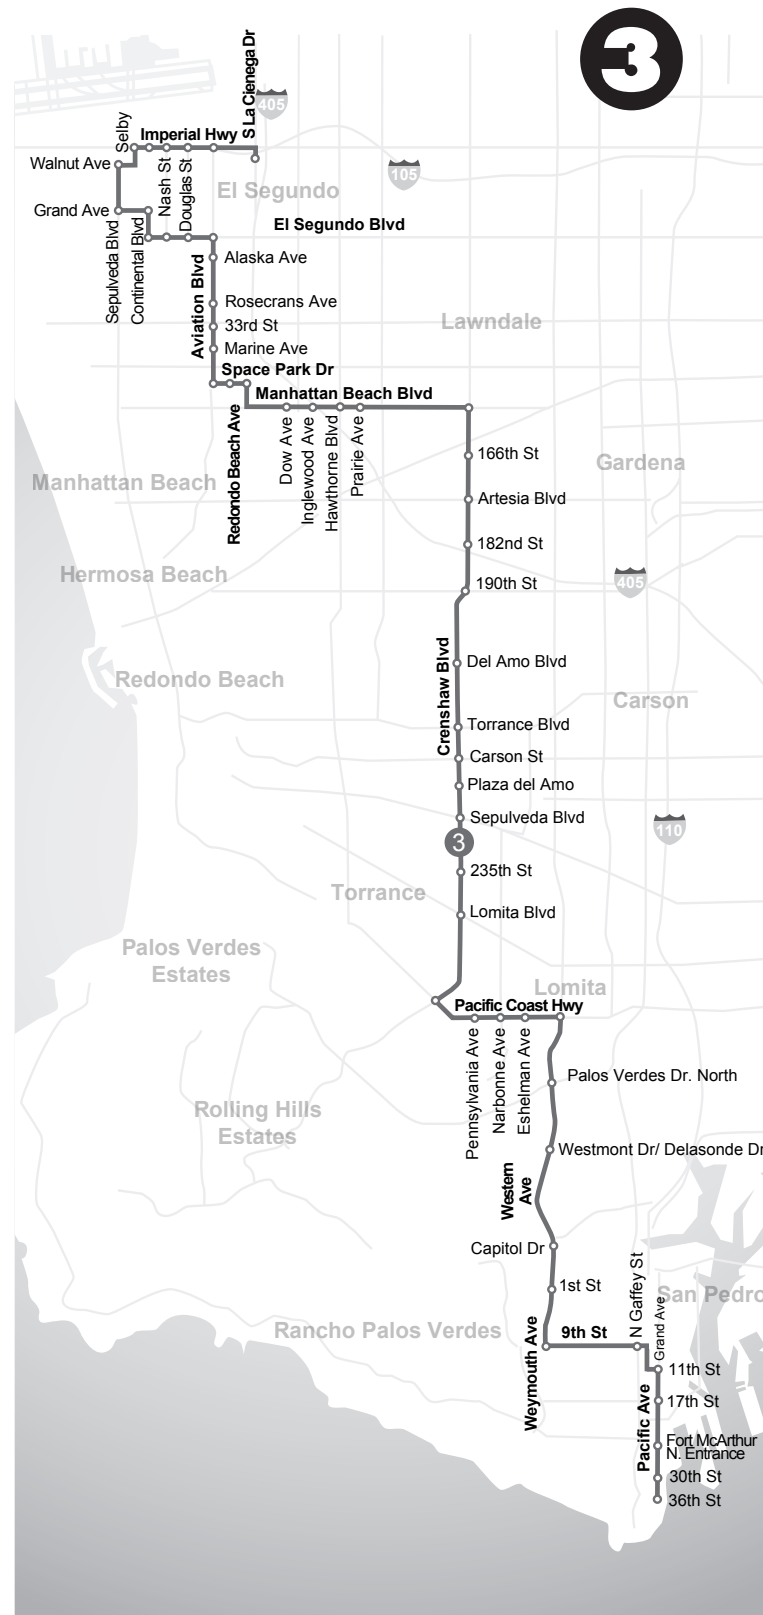

3 San Pedro/Torrance

		AM / NORTHBOUND READ DOWN				PM / SOUTHBOUND READ UP				
Pacific Ave at	36th St/Stephen M White Dr	5:20	5:50	6:10	6:30	5:03	5:33	6:08	6:29	
	30th St	5:21	5:51	6:11	6:31	5:01	5:31	6:06	6:27	
	Fort McArthur N Entrance	5:22	5:52	6:12	6:32	5:00	5:30	6:05	6:26	
11th St at	17th St	5:24	5:53	6:13	6:33	4:59	5:29	6:04	6:25	
	Pacific Ave	5:26	5:56	6:15	6:35	4:58	5:28	6:03	6:24	
	Gaffey St	5:28	5:56	6:16	6:36	4:57	5:27	6:02	6:23	
9th St at	9th St	5:29	5:58	6:18	6:38	4:54	5:24	5:59	6:22	
Weymouth Ave	1st St/Santa Cruz St	5:32	6:00	6:20	6:40	4:51	5:21	5:56	6:19	
Western Ave at	Capitol Dr	5:34	6:02	6:21	6:42	4:48	5:18	5:53	6:17	
	Westmont/Delasonde Dr	5:36	6:04	6:24	6:44	4:46	5:16	5:51	6:15	
	Palos Verdes Dr N	5:37	6:05	6:25	6:45	4:45	5:15	5:50	6:13	
PCH at	Western Ave	5:41	6:09	6:29	6:49	4:42	5:12	5:47	6:09	
	Eshelman Ave	5:42	6:11	6:31	6:51	4:40	5:10	5:45	6:07	
	Narbonne Ave	5:43	6:12	6:32	6:52	4:39	5:09	5:44	6:06	
Pennsylvania Ave	Crenshaw Blvd	5:44	6:13	6:33	6:53	4:38	5:08	5:43	6:05	
	Lomita Blvd	5:45	6:14	6:34	6:54	4:35	5:05	5:39	6:03	
	235th St	5:46	6:16	6:36	6:56	4:31	5:01	5:35	6:01	
Crenshaw Blvd at	Sepulveda Blvd	5:48	6:18	6:38	6:58	4:28	4:58	5:32	5:59	
	Plaza Del Amo (Wilson Pk)	5:50	6:20	6:40	7:00	4:26	4:56	5:31	5:57	
	Carson St	5:52	6:22	6:42	7:02	4:24	4:54	5:28	5:55	
Torrance Blvd	Del Amo Blvd	5:54	6:23	6:43	7:03	4:22	4:52	5:24	5:52	
	190th St	5:55	6:24	6:44	7:04	4:20	4:50	5:21	5:50	
	182nd St	5:56	6:25	6:45	7:05	4:18	4:48	5:19	5:48	
Artesia Blvd	Artesia Blvd	5:58	6:27	6:47	7:07	4:16	4:46	5:17	5:46	
	166th St	6:00	6:29	6:49	7:09	4:14	4:44	5:14	5:44	
	Manhattan Beach Blvd at	Crenshaw Blvd	6:01	6:30	6:50	7:10	4:12	4:42	5:12	5:42
Prairie Ave	Crenshaw Blvd	6:03	6:33	6:53	7:13	4:09	4:39	5:09	5:40	
	Hawthorne Blvd	6:05	6:33	6:55	7:15	4:07	4:37	5:07	5:38	
	Inglewood Ave	6:05	6:35	6:55	7:15	4:07	4:37	5:07	5:38	
Doolittle Dr at	Dow Ave	6:06	6:36	6:56	7:16	4:05	4:35	5:05	5:36	
	Space Park Dr at	Stop Sign	6:07	6:37	6:57	7:17	4:04	4:34	5:04	5:35
	Doolittle Dr	6:08	6:38	6:58	7:18	4:01	4:31	5:01	5:32	
Space Park Dr at	Space Park Dr	6:09	6:39	6:59	7:19	4:00	4:30	5:00	5:31	
	Bldg E1	6:10	6:40	7:00	7:20	3:58	4:28	4:58	5:29	
	Aviation Blvd at	Marine Ave	6:11	6:41	7:01	7:21	3:56	4:26	4:56	5:27
33 St	33 St	6:12	6:42	7:02	7:22	3:55	4:25	4:55	5:26	
	Rosecrans Ave	6:14	6:44	7:04	7:24	3:53	4:23	4:53	5:24	
	Alaska Ave	6:16	6:46	7:06	7:26	3:51	4:21	4:51	5:22	
Railroad Tracks	Railroad Tracks	6:16	6:46	7:06	7:26	3:51	4:21	4:51	5:22	
	El Segundo Blvd at	Aviation Blvd	6:17	6:47	7:07	7:27	3:50	4:20	4:50	5:21
	Douglas St	6:19	6:49	7:09	7:29	3:48	4:18	4:48	5:19	
Nash St (Green Line)	Nash St (Green Line)	6:20	6:50	7:10	7:30	3:47	4:17	4:47	5:18	
	Continental Blvd	6:21	6:52	7:12	7:32	3:46	4:16	4:46	5:16	
	Grand Ave at	Continental Blvd	6:22	6:53	7:13	7:33	3:45	4:15	4:45	5:15
Sepulveda Blvd	Sepulveda Blvd	6:23	6:54	7:14	7:34	3:44	4:14	4:44	5:14	
	Walnut Ave at	Bldg S/31	6:25	6:59	7:19	7:39	3:41	4:11	4:41	5:11
	Selby at	Imperial Hwy	6:26	7:00	7:20	7:40	3:40	4:10	4:40	5:10
Imperial Hwy at	Hughes Way	6:27	7:01	7:21	7:41			(a.m. stop only)		
	Nash St	6:28	7:03	7:23	7:43	3:38	4:08	4:38	5:08	
	Douglas St	6:29	7:04	7:24	7:44	3:37	4:07	4:37	5:07	
Aviation Green Line Station		6:32	7:07	7:27	7:47	3:36	4:06	4:36	5:06	
Airport Courthouse at	Pacific Concourse Dr	6:37	7:12	7:32	7:52	3:35	4:05	4:35	5:05	
Aviation Green Line Station (Far West Landing)				(p.m. stop only)		3:30	4:00	4:30	5:00	